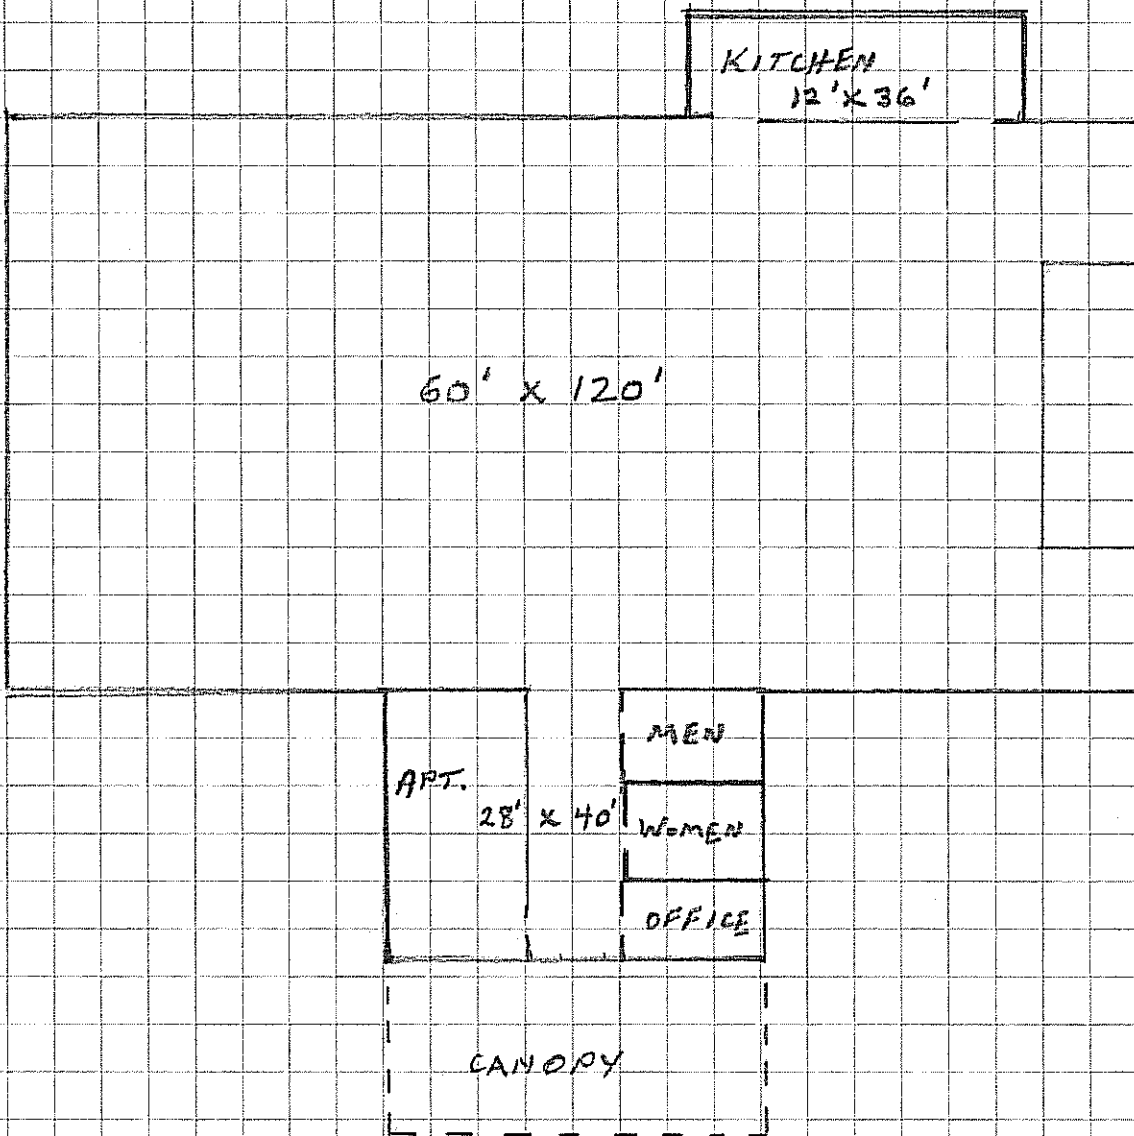

STATESVILLE ZODIAC CLUB
135 WATER TANK RD.
STATESVILLE, NC

SCALE: 1" = 20'