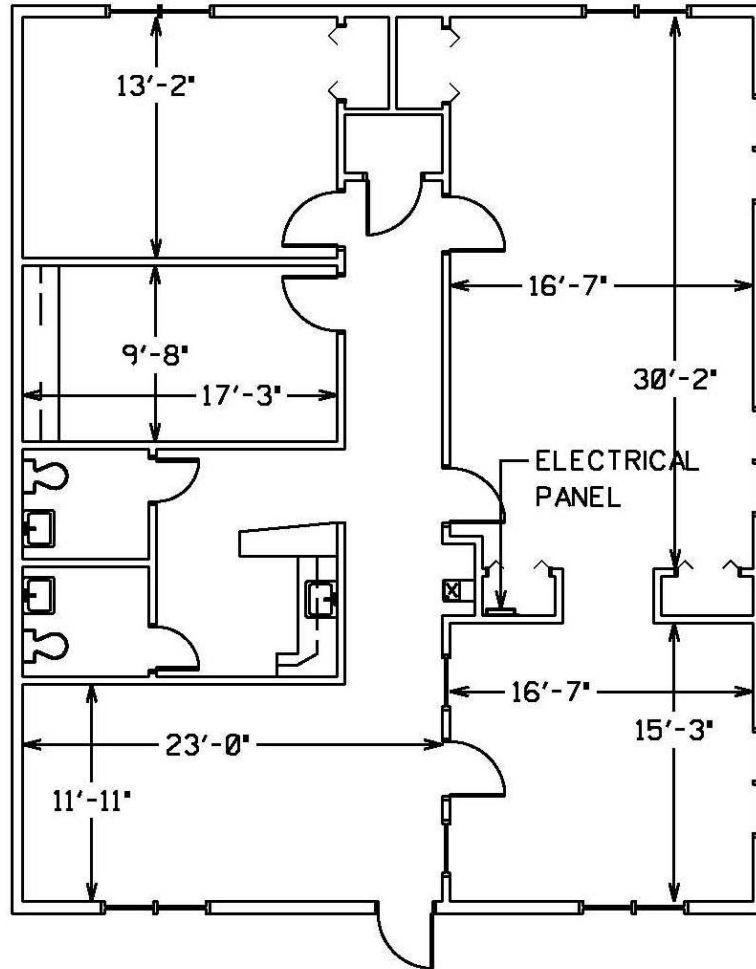

PARK SOUTH PROFESSIONAL CENTER

10420 Park Road, Charlotte, North Carolina

10420 PARK ROAD
SUITE 300
1,965 USF

SOUTH EAST
Commercial Real Estate Group Inc.

1401 West Morehead Street, Suite 125 • Charlotte, NC 28208
704-370-3000 • fax 704-370-6507
www.SouthEastCommercial.com