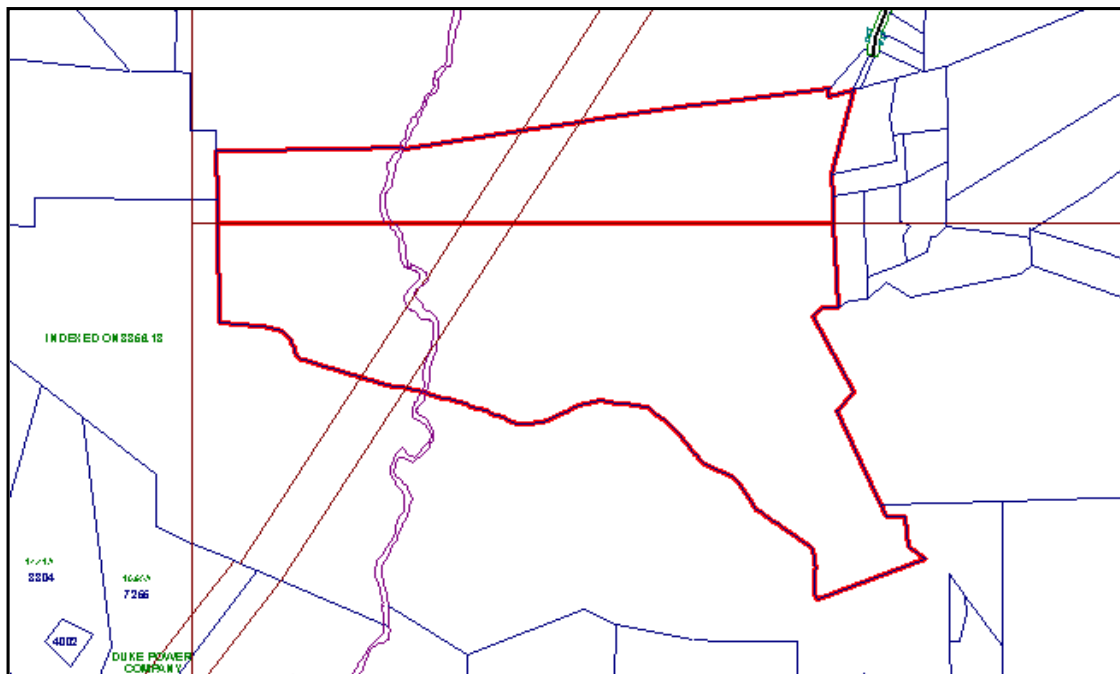

**97.1+/- ACRES
OFF CEMETERY ROAD
WILKES COUNTY, NC**

1401 West Morehead Street, Suite 125
Charlotte, NC 28215
Office 704.370.3000 / Fax 704.370.6507

**\$11,500 p/a
(Based on Surveyed Acres)**

- **97.1+/- Acres of raw land in Moravian Falls Township**
- **Zoned R-1**
- **Rolling topography**
- **Suitable for Agriculture, Hunting Land, Estate or Single Family Development**
- **Near Elementary, Middle & High School**