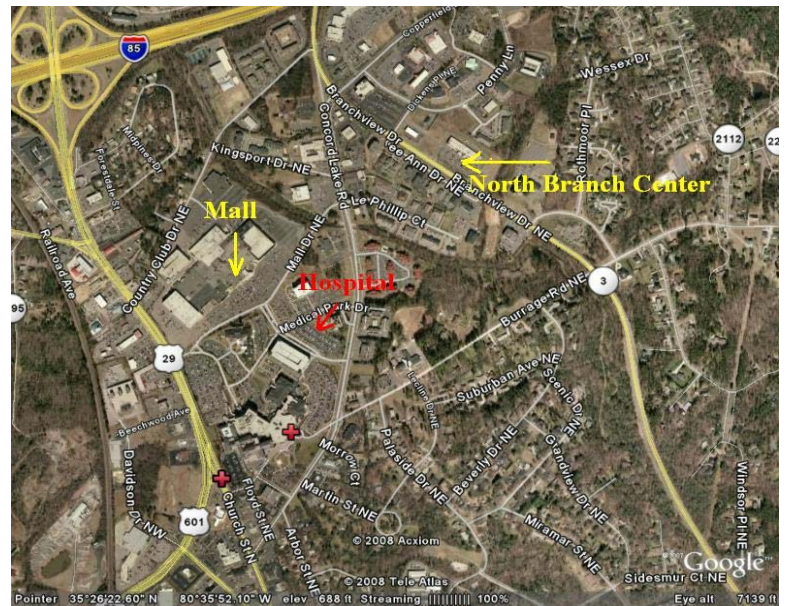

Available for Lease Former Credit Union Space

North Branch Center
970 Branchview Drive, NE Concord, NC

PROPERTY HIGHLIGHTS

- Former Coastal Federal Credit Union. Move in condition for a bank, credit union, or any type of pay location or financial institution
- ATM shell in place
- End cap location with Ample parking
- Less than 1 mile from Northeast Medical Center
- Within 2 miles of Carolina Research Campus in Kannapolis
- Walking distance to several restaurants
- Easy access to I-85